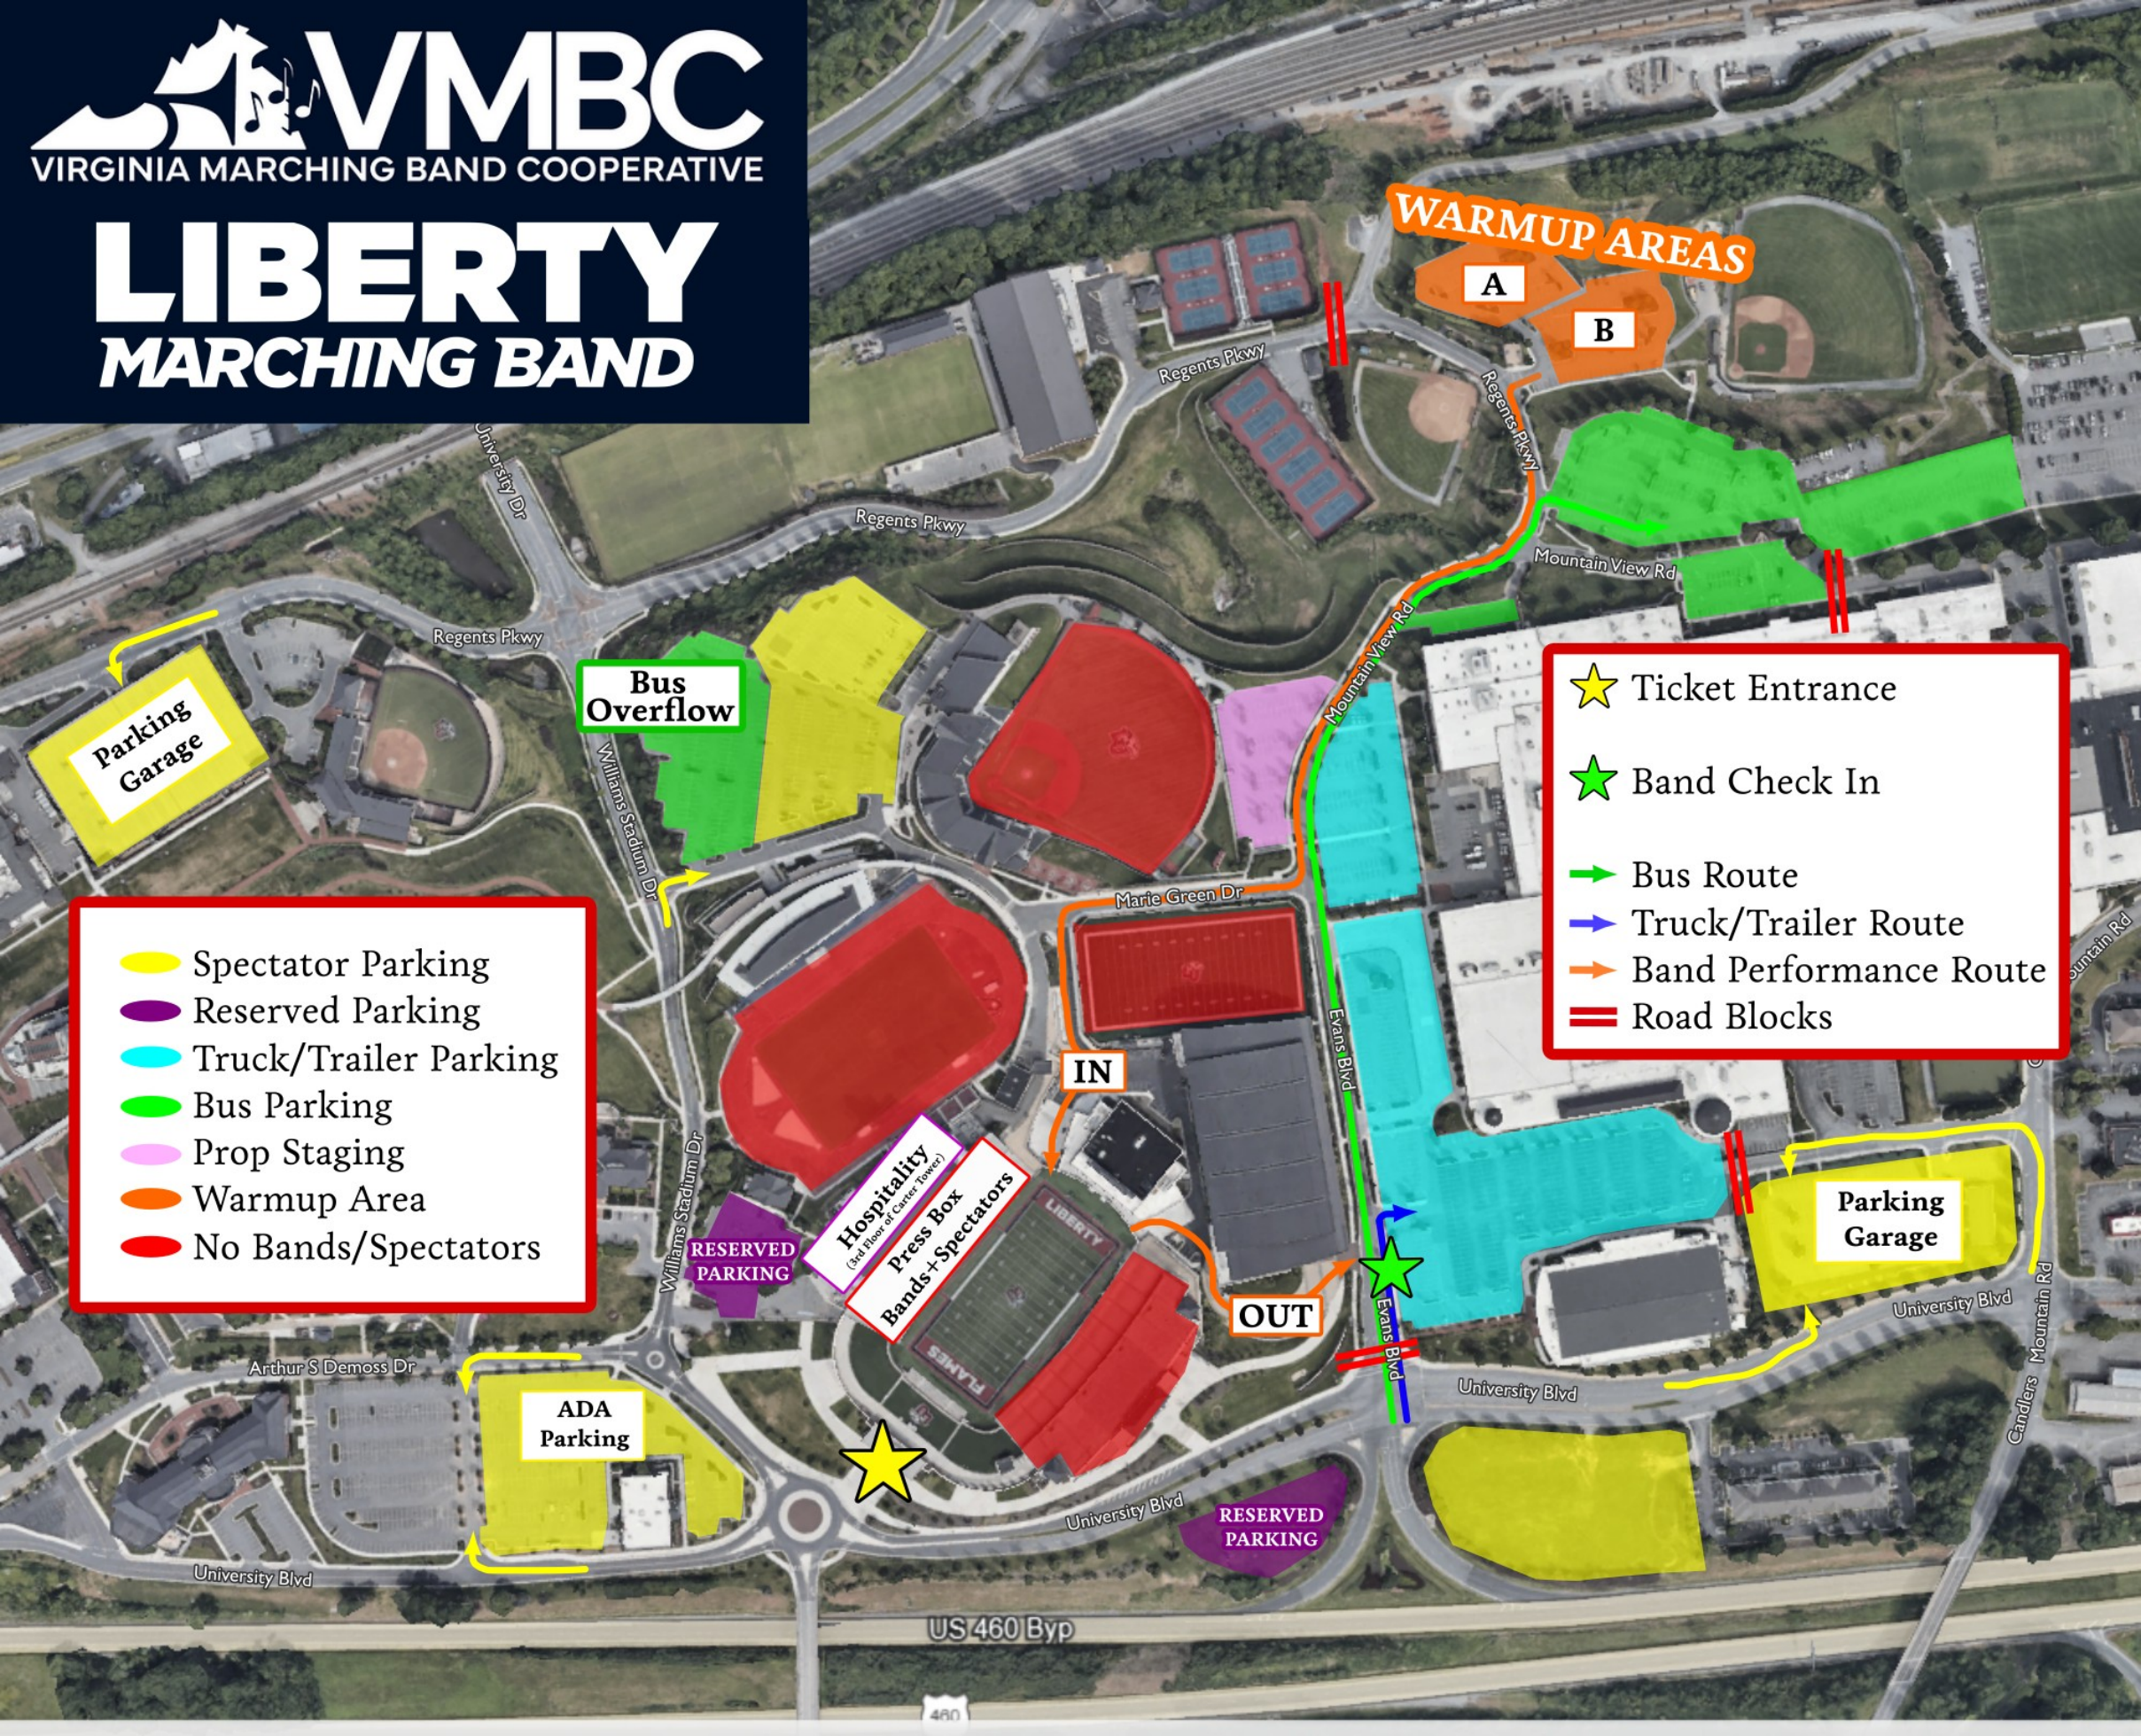

LIBERTY MARCHING BAND

- Spectator Parking
- Reserved Parking
- Truck/Trailer Parking
- Bus Parking
- Prop Staging
- Warmup Area
- No Bands/Spectators

- ★ Ticket Entrance
- ★ Band Check In
- ➔ Bus Route
- ➔ Truck/Trailer Route
- ➔ Band Performance Route
- = Road Blocks

WARMUP AREAS

A

B

Bus Overflow

Parking Garage

ADA Parking

Hospitality
(East Floor of Career Tower)
Press Box
Bands + Spectators

IN

OUT

Parking Garage

US 460 Byp

460