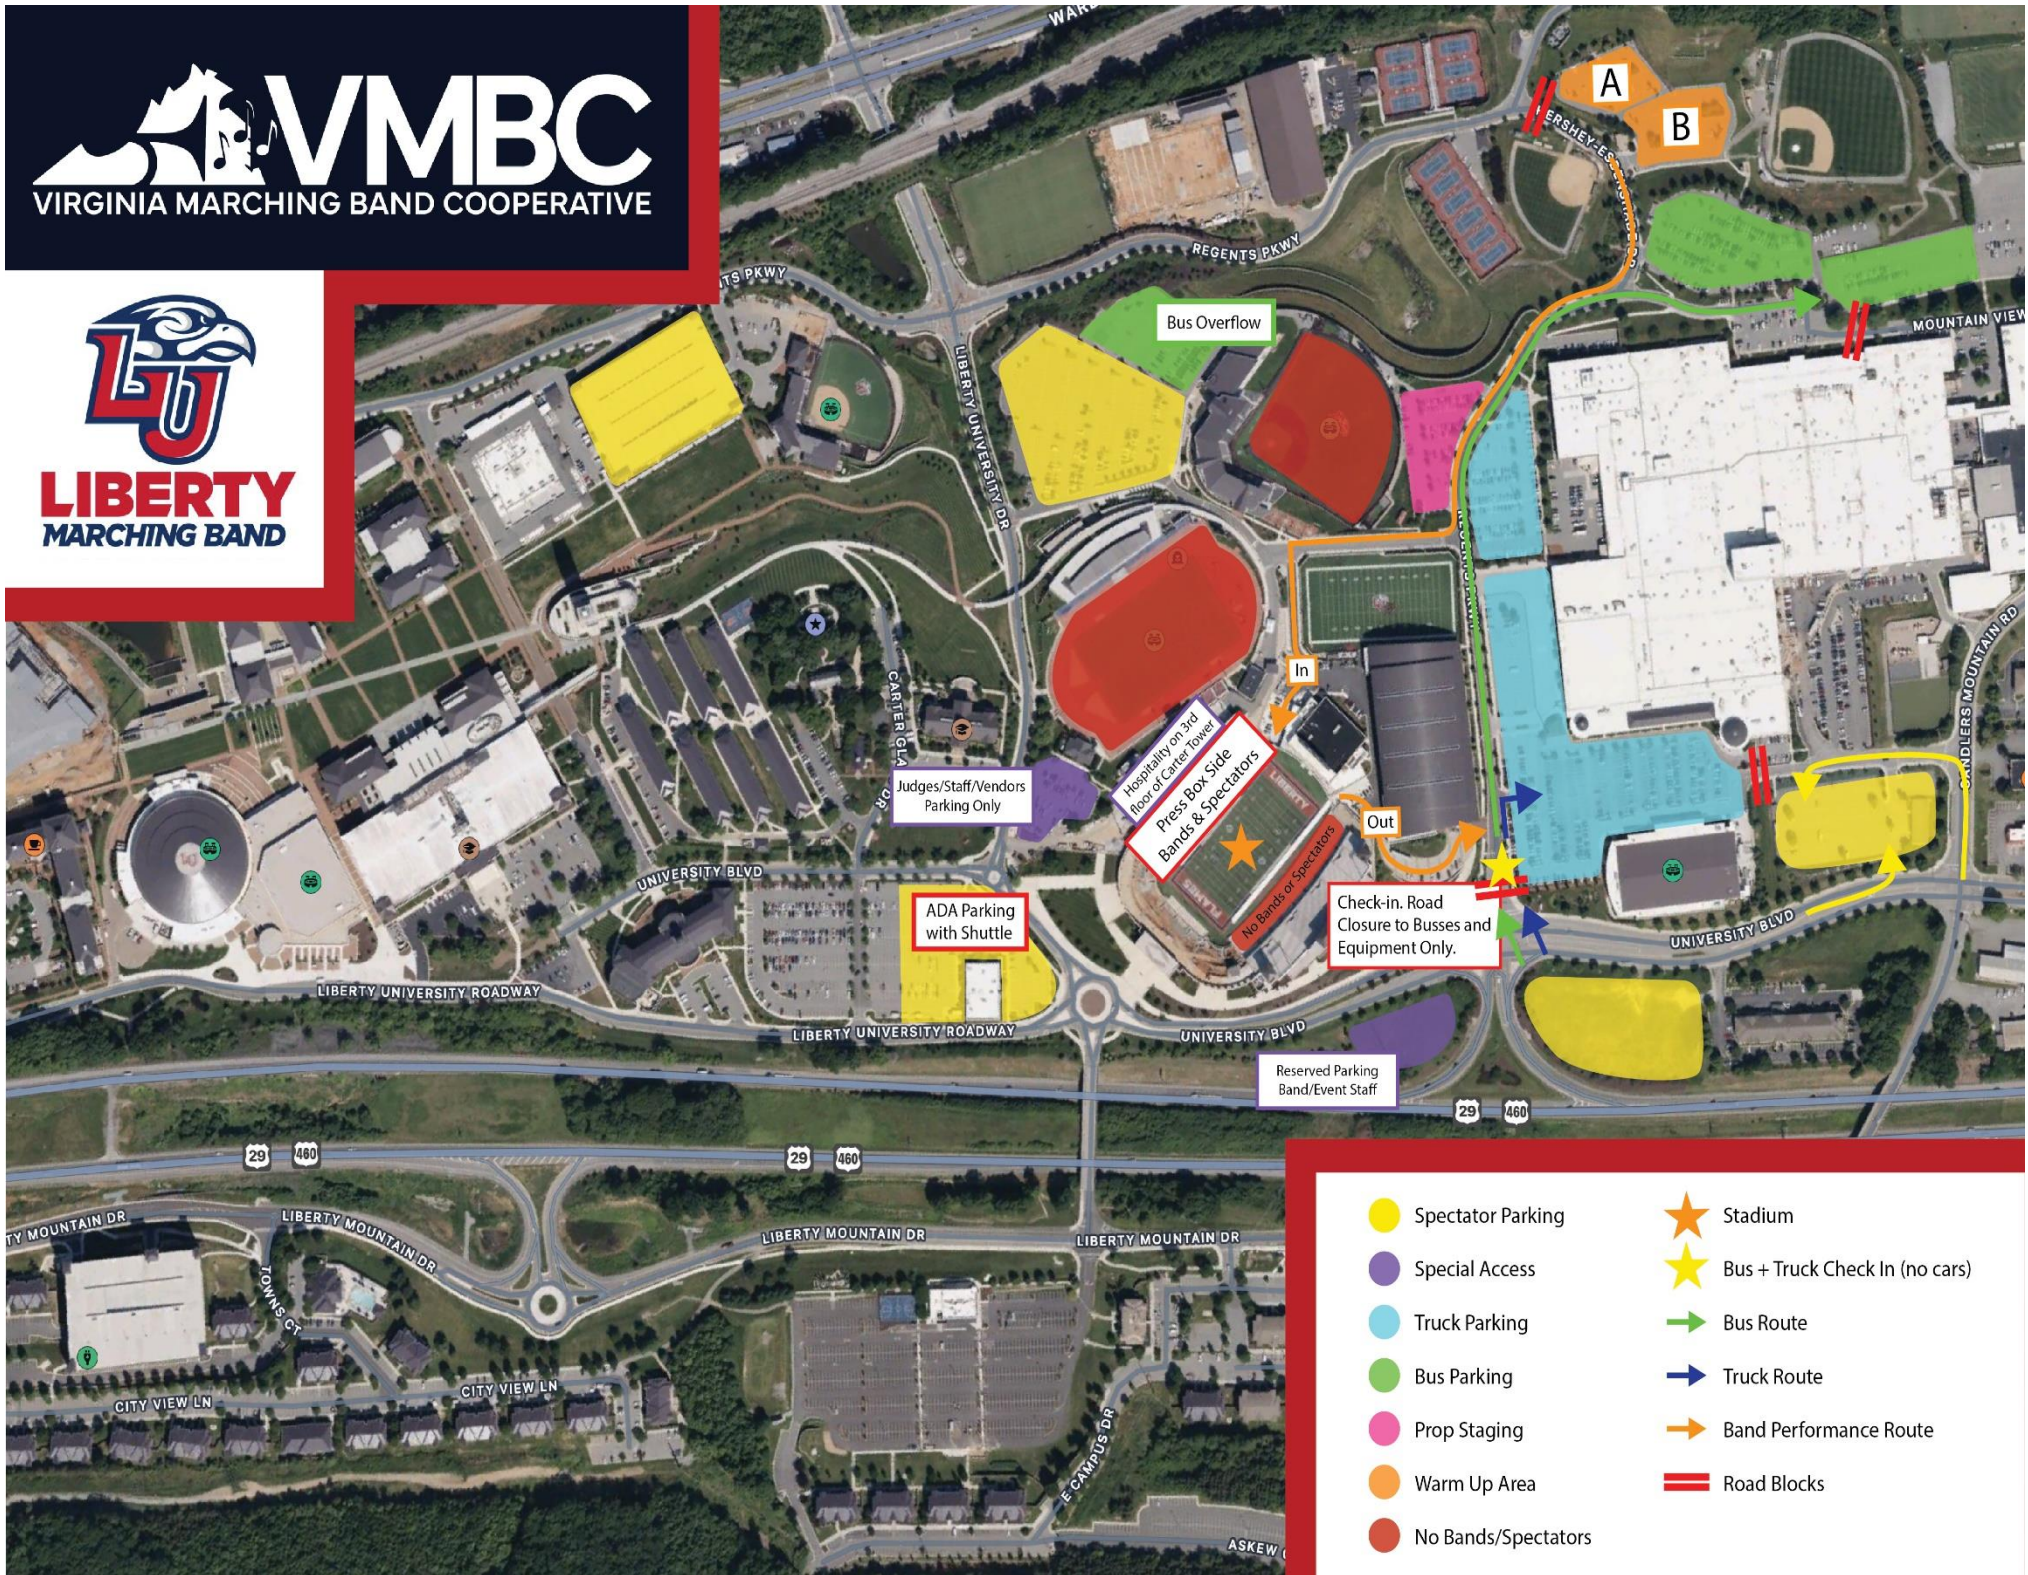

# VMBC

VIRGINIA MARCHING BAND COOPERATIVE

## LIBERTY MARCHING BAND

- Spectator Parking
- Special Access
- Truck Parking
- Bus Parking
- Prop Staging
- Warm Up Area
- No Bands/Spectators
- ★ Stadium
- ★ Bus + Truck Check In (no cars)
- Bus Route
- Truck Route
- Band Performance Route
- = Road Blocks